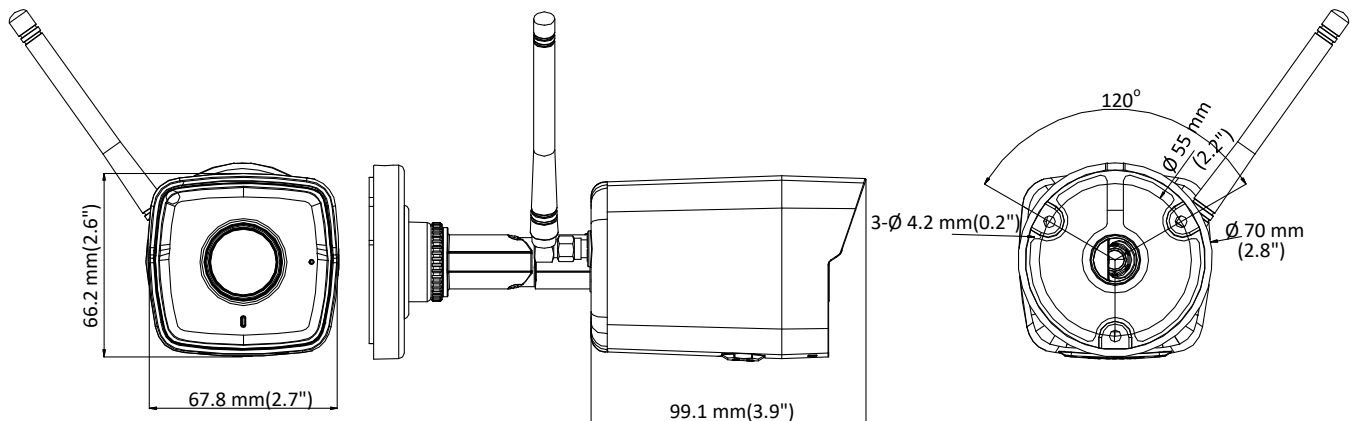

Protocols	TCP/IP, ICMP, HTTP, HTTPS, FTP, DHCP, DNS, DDNS, RTP, RTSP, RTCP, NTP, UPnP, SMTP, IGMP, IPv6, UDP, QoS, Bonjour
General Function	Anti-flicker, heartbeat, mirror, password protection, privacy mask, watermark
Firmware Version	V5.5.70
API	ISAPI
Simultaneous Live View	Up to 6 channels
User/Host	Up to 32 users 3 levels: Administrator, Operator and User
Client	iVMS-4200, iVMS-4500, iVMS-5200, Hik-Connect
Web Browser	IE8+, Chrome 31.0-44, Firefox 30.0-51, Safari 8.0+
<b>Interface</b>	
Communication Interface	1 RJ45 10M/100M self-adaptive Ethernet port
Audio	1 Built-in mic, mono sound
On-board storage	Built-in Micro SD/SDHC/SDXC slot, up to 128 GB
Reset Button	Yes
<b>Wi-Fi</b>	
Wireless Standards	IEEE 802.11b/g/n
Frequency Range	2.4 GHz to 2.4835 GHz
Channel Bandwidth	20 MHz/40 MHz
Protocols	802.11b: CCK, DQPSK, DBPSK 802.11g/n: 64-QAM, 16-QAM, QPSK, BPSK
Security	64/128-bit WEP, WPA/WPA2, WPA-PSK/WPA2-PSK, WPS
Transfer Rates	11b: 11 Mbps, 11g: 54 Mbps, 11n: up to 150 Mbps
Wireless Range	Up to 50 m (The performance varies based on actual environment)
<b>Audio</b>	
Environment Noise Filtering	Yes
Audio Sampling Rate	8 kHz/16 kHz
<b>General</b>	
Operating Conditions	-30 °C to +60 °C (-22°F to +140 °F), Humidity 95% or less (non-condensing)
Power Supply	12 VDC ± 25%, 5.5 mm coaxial power plug
Power Consumption and Current	12 VDC, 0.4 A, max. 5 W
Ingress Protection	IP66
Material	Front cover: metal, back cover: plastic
Dimensions	Camera: 99 mm × 68 mm × 66 mm (3.9" × 2.7" × 2.6") With package: 172 mm × 110 mm × 99 mm (6.8" × 4.3" × 3.9")
Weight	Camera: 272 g (0.6 lb.) With package: 517 g (1.1 lb.)

## Dimensions